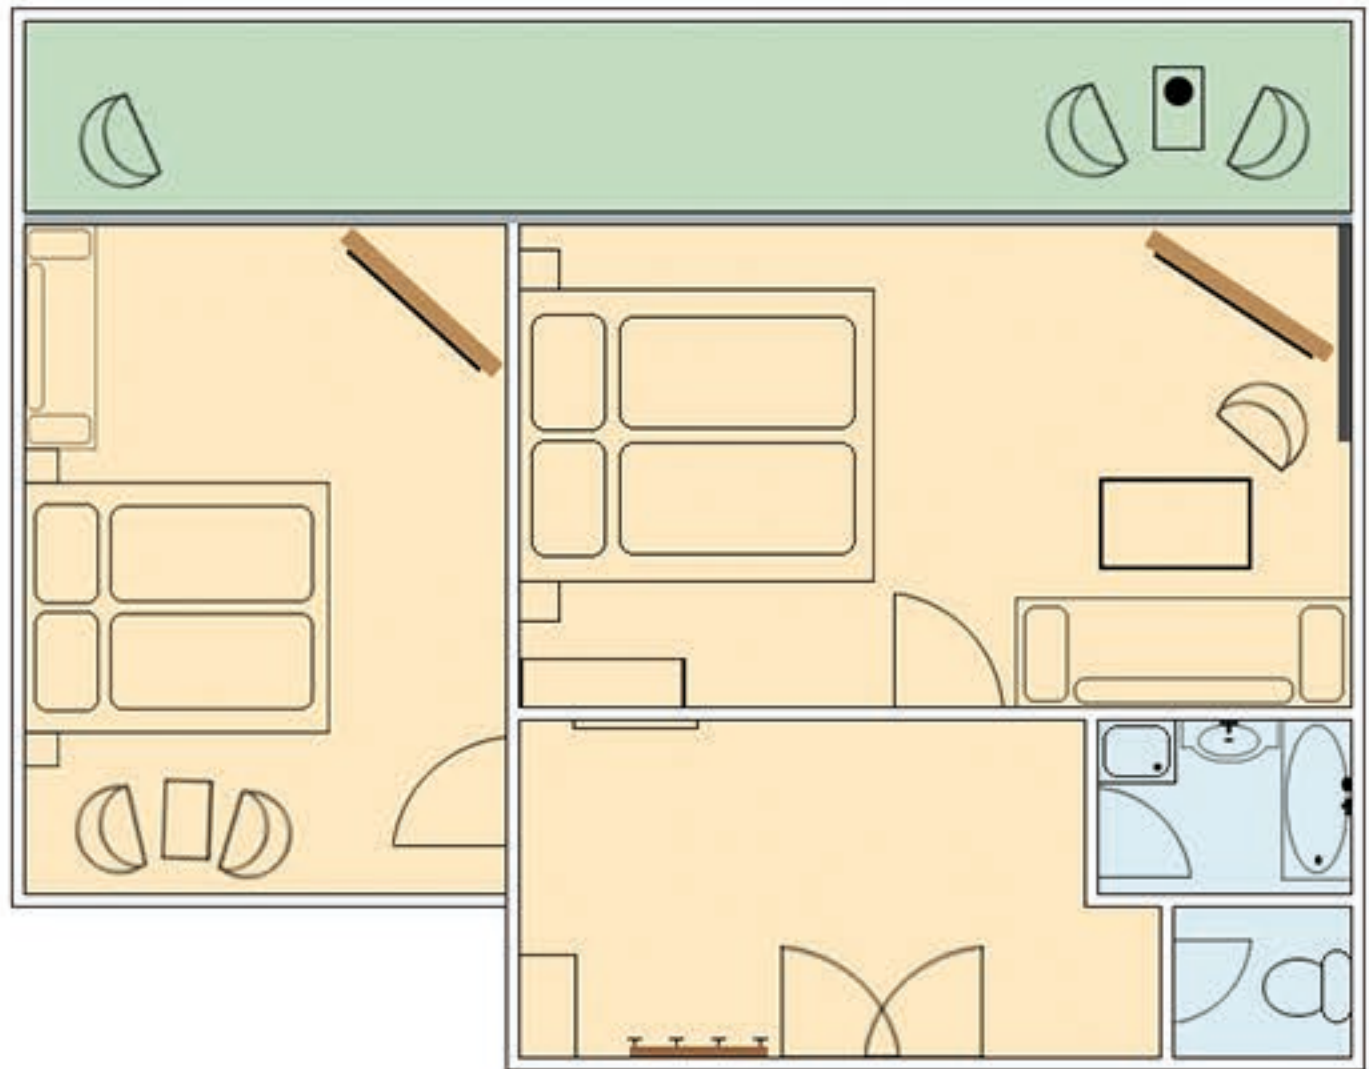

FAMILIE SUITE

Located on the first floor with a view over the lake and the mountain range. Two separate bedrooms each with ca. 20 m², a flat satellite TV in every room, a anteroom with a cloakroom, bathroom with bathtub and shower, separate toilet, long South-facing balcony alongside the two rooms.