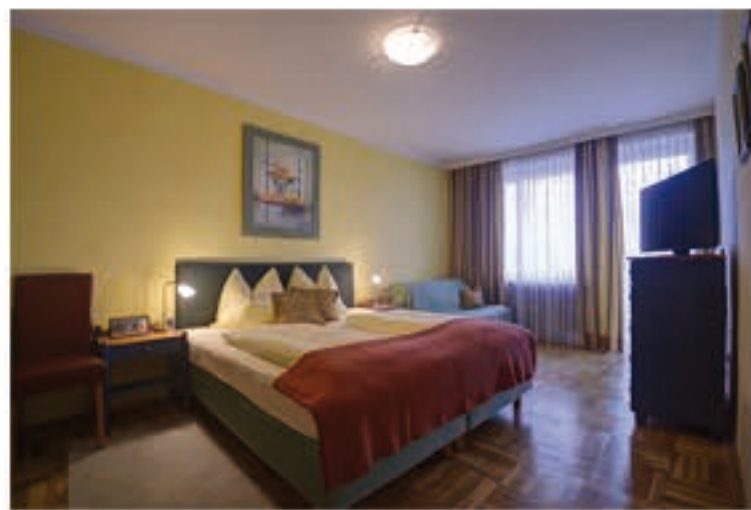

FAMILIE SUITE

Located on the first floor with a view over the lake and the mountain range. Two separate bedrooms each with ca. 20 m², a flat satellite TV in every room, a anteroom with a cloakroom, bathroom with bathtub and shower, separate toilet, long South-facing balcony alongside the two rooms.